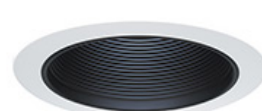

Material List:

- 1 Housing - Steel / Aluminum - Undefined
- 1 Bulb - Frosted Glass - Undefined

Safety Listing:

Safety Listed for Damp Locations / IC

Instruction Sheets:

Bilingual (English - French) (HC-932FB)

Trim

11061AT-172
RECESSED TRIM
Antique Bronze - White Aluminum Baffle
White Aluminum Trim
Maximum Wattage:
26w 4-Pin

11061AT-861
RECESSED TRIM
Satin Nickel - White Aluminum Baffle
White Aluminum Trim
Maximum Wattage:
26w 4-Pin

11063AT-15
RECESSED TRIM
White Steel Housing
White Steel Trim
Maximum Wattage:
26w 4-Pin

11233AT-15
RECESSED TRIM
Satin White Glass Diffuser
White Aluminum Reflector
White Aluminum Trim
Maximum Wattage:
26w 4-Pin
Suitable For Shower Light

11235AT-15
RECESSED TRIM
Steel Trim
Maximum Wattage:
26w 4-Pin

11255AT-15
RECESSED TRIM
Aluminum Trim
Maximum Wattage:
26w 4-Pin
Suitable For Shower Light

1157AT-14
6" Deep Cone Baffle Trim
White Trim / Baffle Aluminum Baffle
White Trim / Baffle Aluminum Trim
Maximum Wattage:
26w 4-Pin